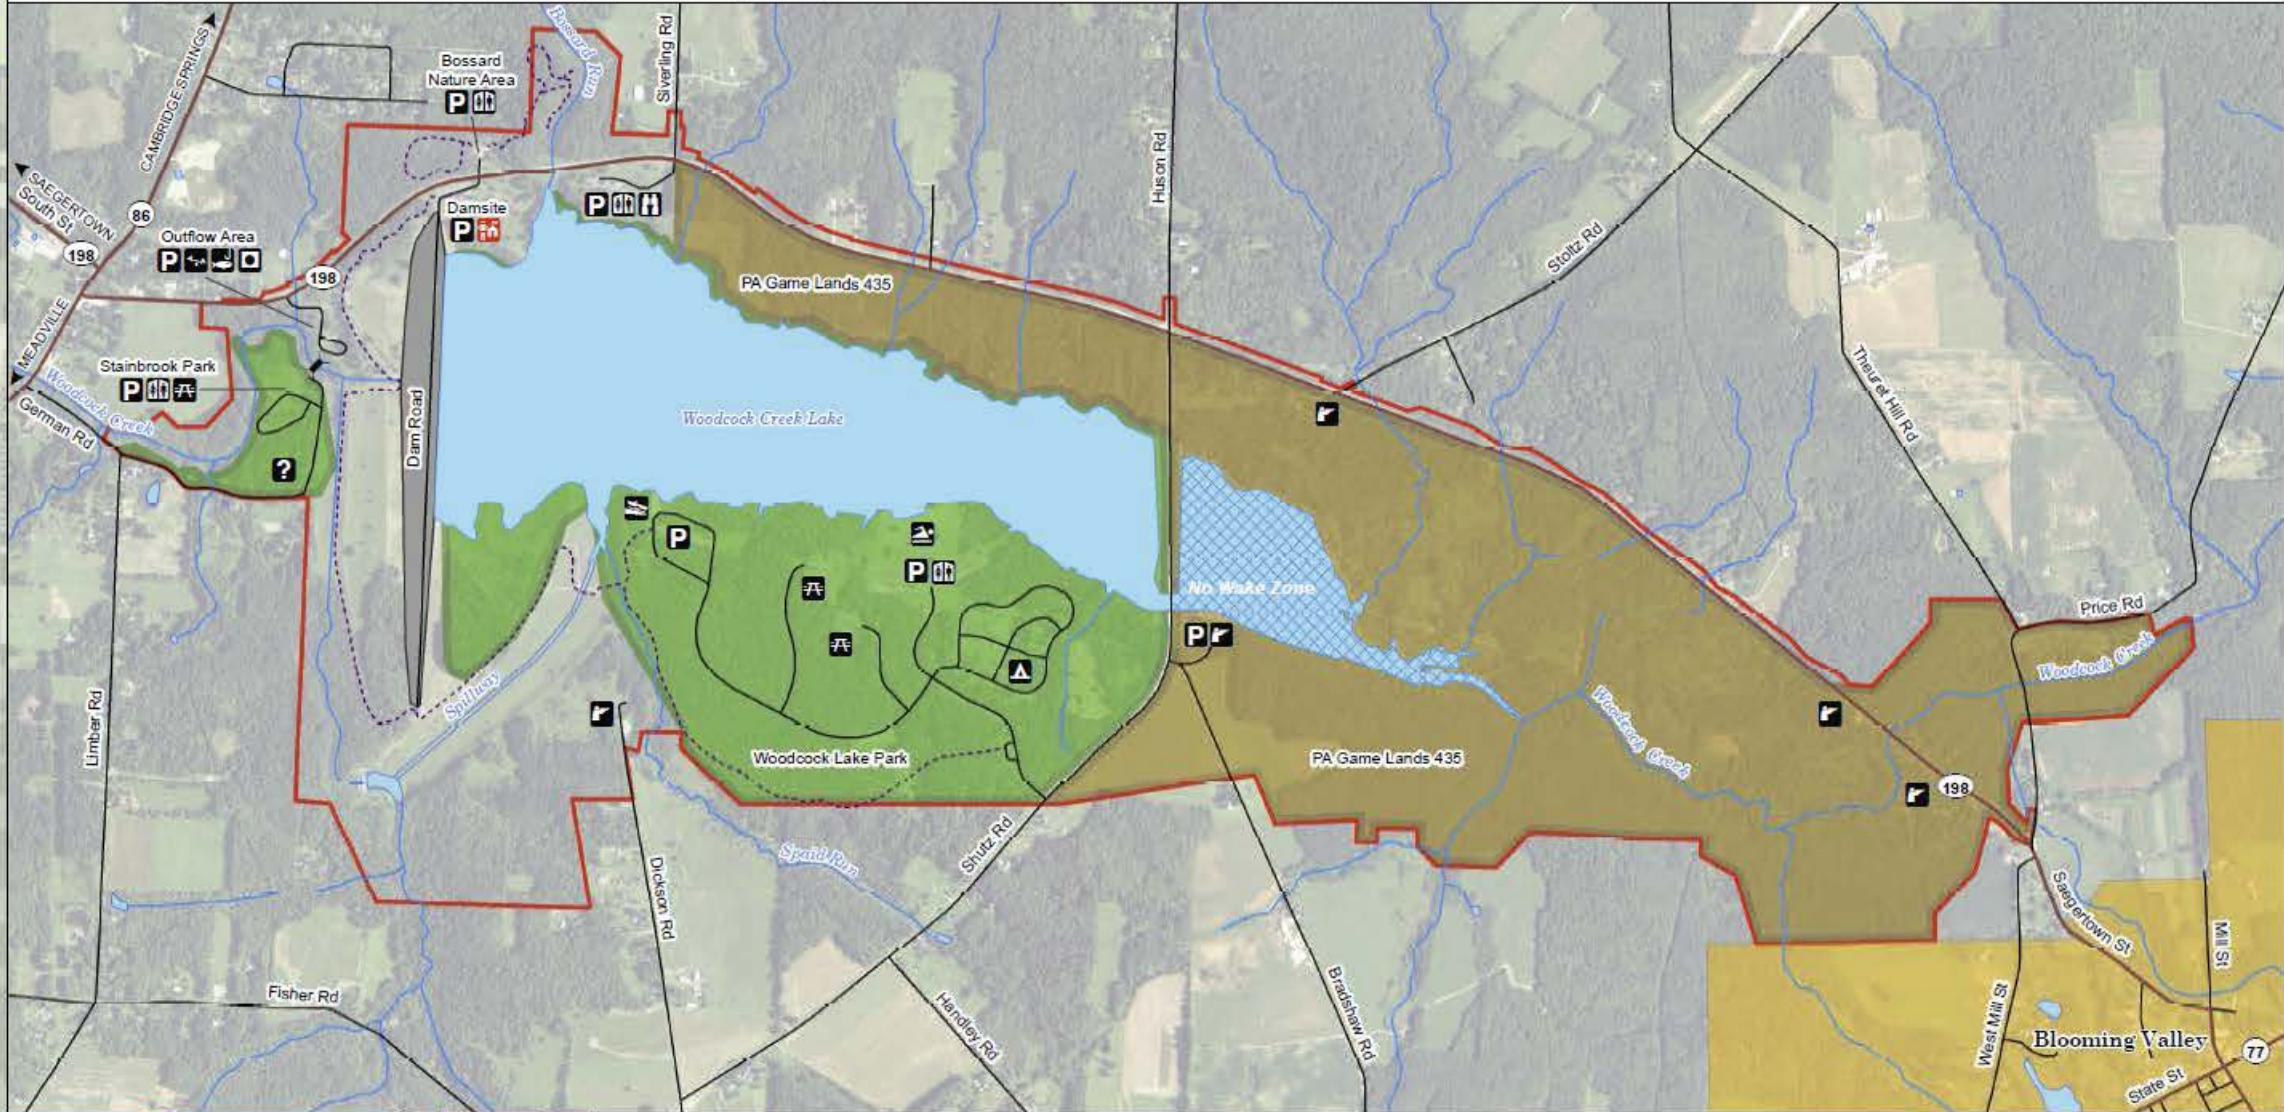

Woodcock Creek Lake Crawford County, Pennsylvania

Recreation

US Army Corps of Engineers
Pittsburgh District

Legend

- Beach
- Boat Launch - 10 HP Limit
- Campground
- Damsite & Resource Manager's Office
- Disc Golf
- Fishing Access
- Hunting Access
- Woodcock Creek Nature Center
- Overlook Area
- Parking Lot
- Picnic Area
- Playground
- Restrooms
- Recreation Trail
- Dam
- Outgrant, County Park (No Hunting)
- Outgrant, PA Game Commission
- U.S. Government Property Boundary

▲ NORTH

Data Sources:
Outgrants: USACE Pittsburgh Real Estate
Roads: Pennsylvania Department of Transportation
Hydrography: USGS National Hydrography Dataset (NHD)
Map Date: April 2017
USACE Pittsburgh Geospatial, 412-395-7553